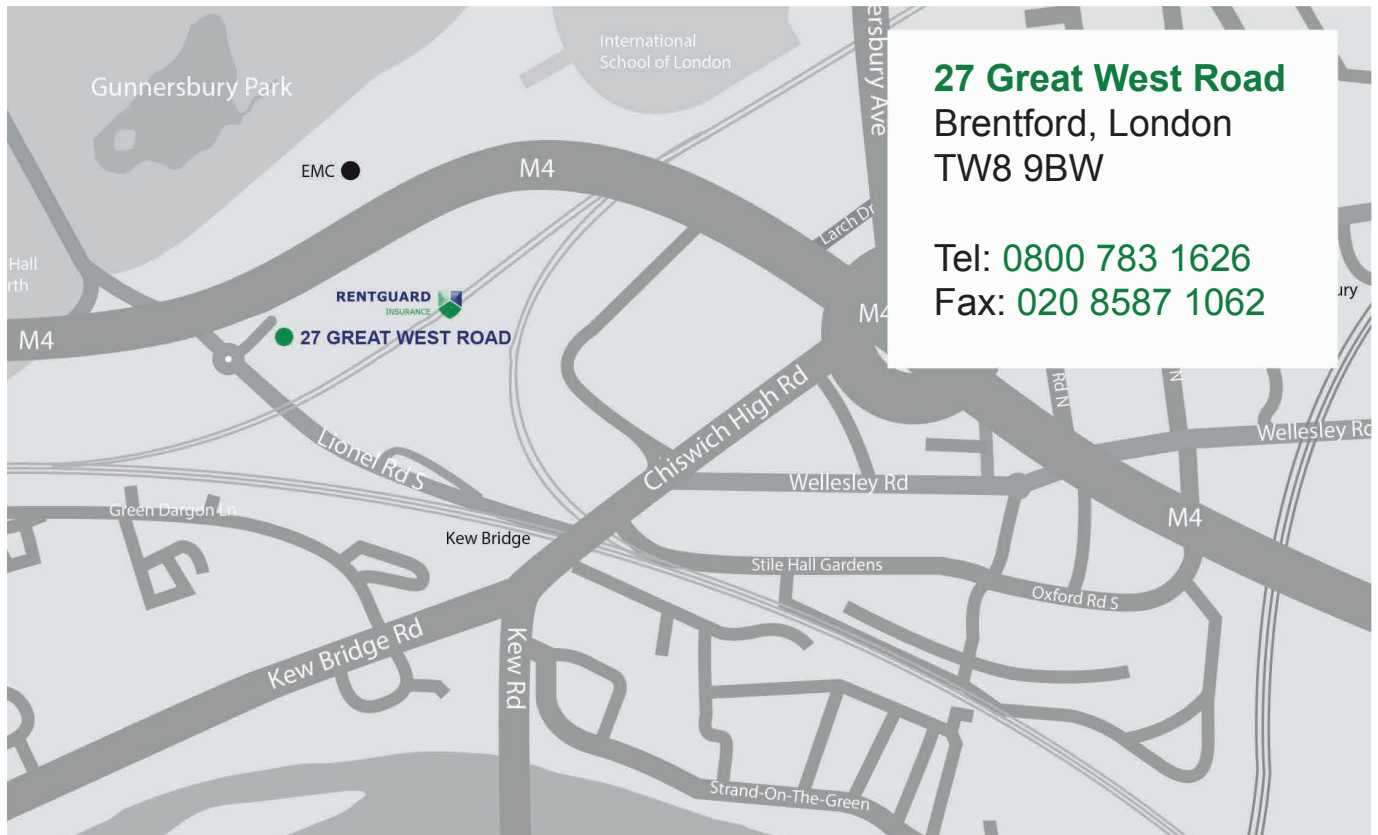

HOW TO FIND US

By Rail

 Kew Bridge

The nearest train station is Kew Bridge mainline train station, with regular connections from Waterloo and Clapham Junction. When you exit Kew Bridge station, turn left onto South Circular Road for 11 metres, before turning left again into Lionel Road South. Continue along this road for around 400 metres (5 minutes) before turning right at the mini-roundabout into the grounds of 27 Great West Road.

By Tube

 Gunnersbury

The nearest underground station is Gunnersbury on the District Line. Upon exiting the station head west, continuing along Chiswick High Road for approximately 400 metres (6 minutes). Cross over the Chiswick Roundabout onto Great West Road, keeping the Esso Petrol Station on your left hand side. Continue along Great West Road for approximately 700m and our offices will appear on your left hand side.

HOW TO FIND US

Traveling By Car

From Central London: A4

Take the A302, A3217 and B319 to the A4 (Brompton Road). Turn left on to the A4 and continue to follow the road for 3.9 miles, at the roundabout take the 3rd exit onto Hogarth Lane and continue for 1.2 miles. Take the A406 ramp to N and S Circular and at the roundabout take the 2nd exit onto the A4. keeping the Esso Petrol station on your left-hand side, sign-posted 'The West, Heathrow, Staines, Hounslow, A4 (M4)'. After 700m turn left into the grounds at 27 Great West Road.